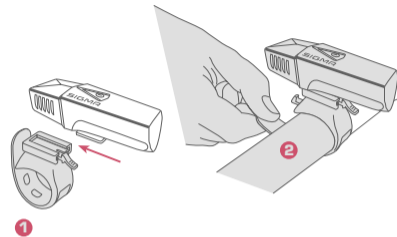

SCREW-BRACKET ERSATZHALTERUNG/
SPARE SCREW-BRACKET MOUNT

SILIKON-ERSATZHALTERUNG (OPTIONAL)/
SILICONE BRACKET (OPTIONAL)

2 x click = on / power

+ 1 x click = standard

+ 1 x click = eco

+ 1 x click = flashing

+ 1 x click = fast-flashing

+ 1 x click = SOS flashing

+ 1 x click 5 sec. = off

Battery status

> 71%

70-31%

< 30%

Ladevorgang
Charging
Charge

Micro
USB

Micro USB cable incl.

[charger
not incl.]

Achten Sie bitte darauf, dass die rotmarkierte Abdichtung stets korrekt verschlossen ist. / Please always keep the silicone plug closed after charging.